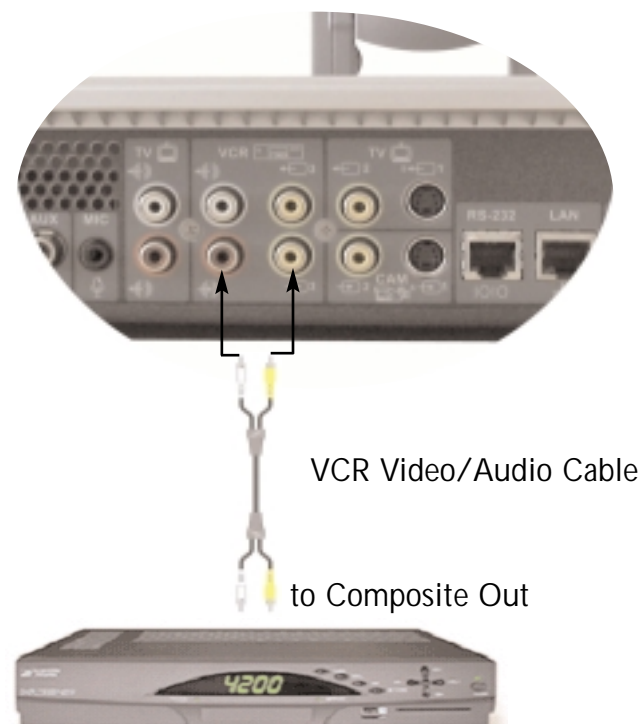

What's in the Box?

HD3000 /
HD3000 LT

Remote
Control

User's Guide

Microphone

Power
Supply

Power
Cable

Audio Line Cable
Dual RCA (red/white)
(CAB00024)

VCR Video/Audio Cable
Dual RCA (yellow/white)
(CAB00042)

RS-232
Serial to Dual
Terminal Cable
(CAB00026)

LAN cable
(CAB42001)

Composite video
RCA to RCA
(CAB72010)

S-Video
MiniDIN to MiniDIN
(CAB90051)

Required Setup

* The composite connection in the VCR section must be used in order to connect a single TV monitor using a "composite" cable. The composite connection in the TV section is for a 2nd monitor.

Dual Monitor Connections

Second Camera Connections

VCR/DVD Playback Connections

VCR/DVD Record Connections