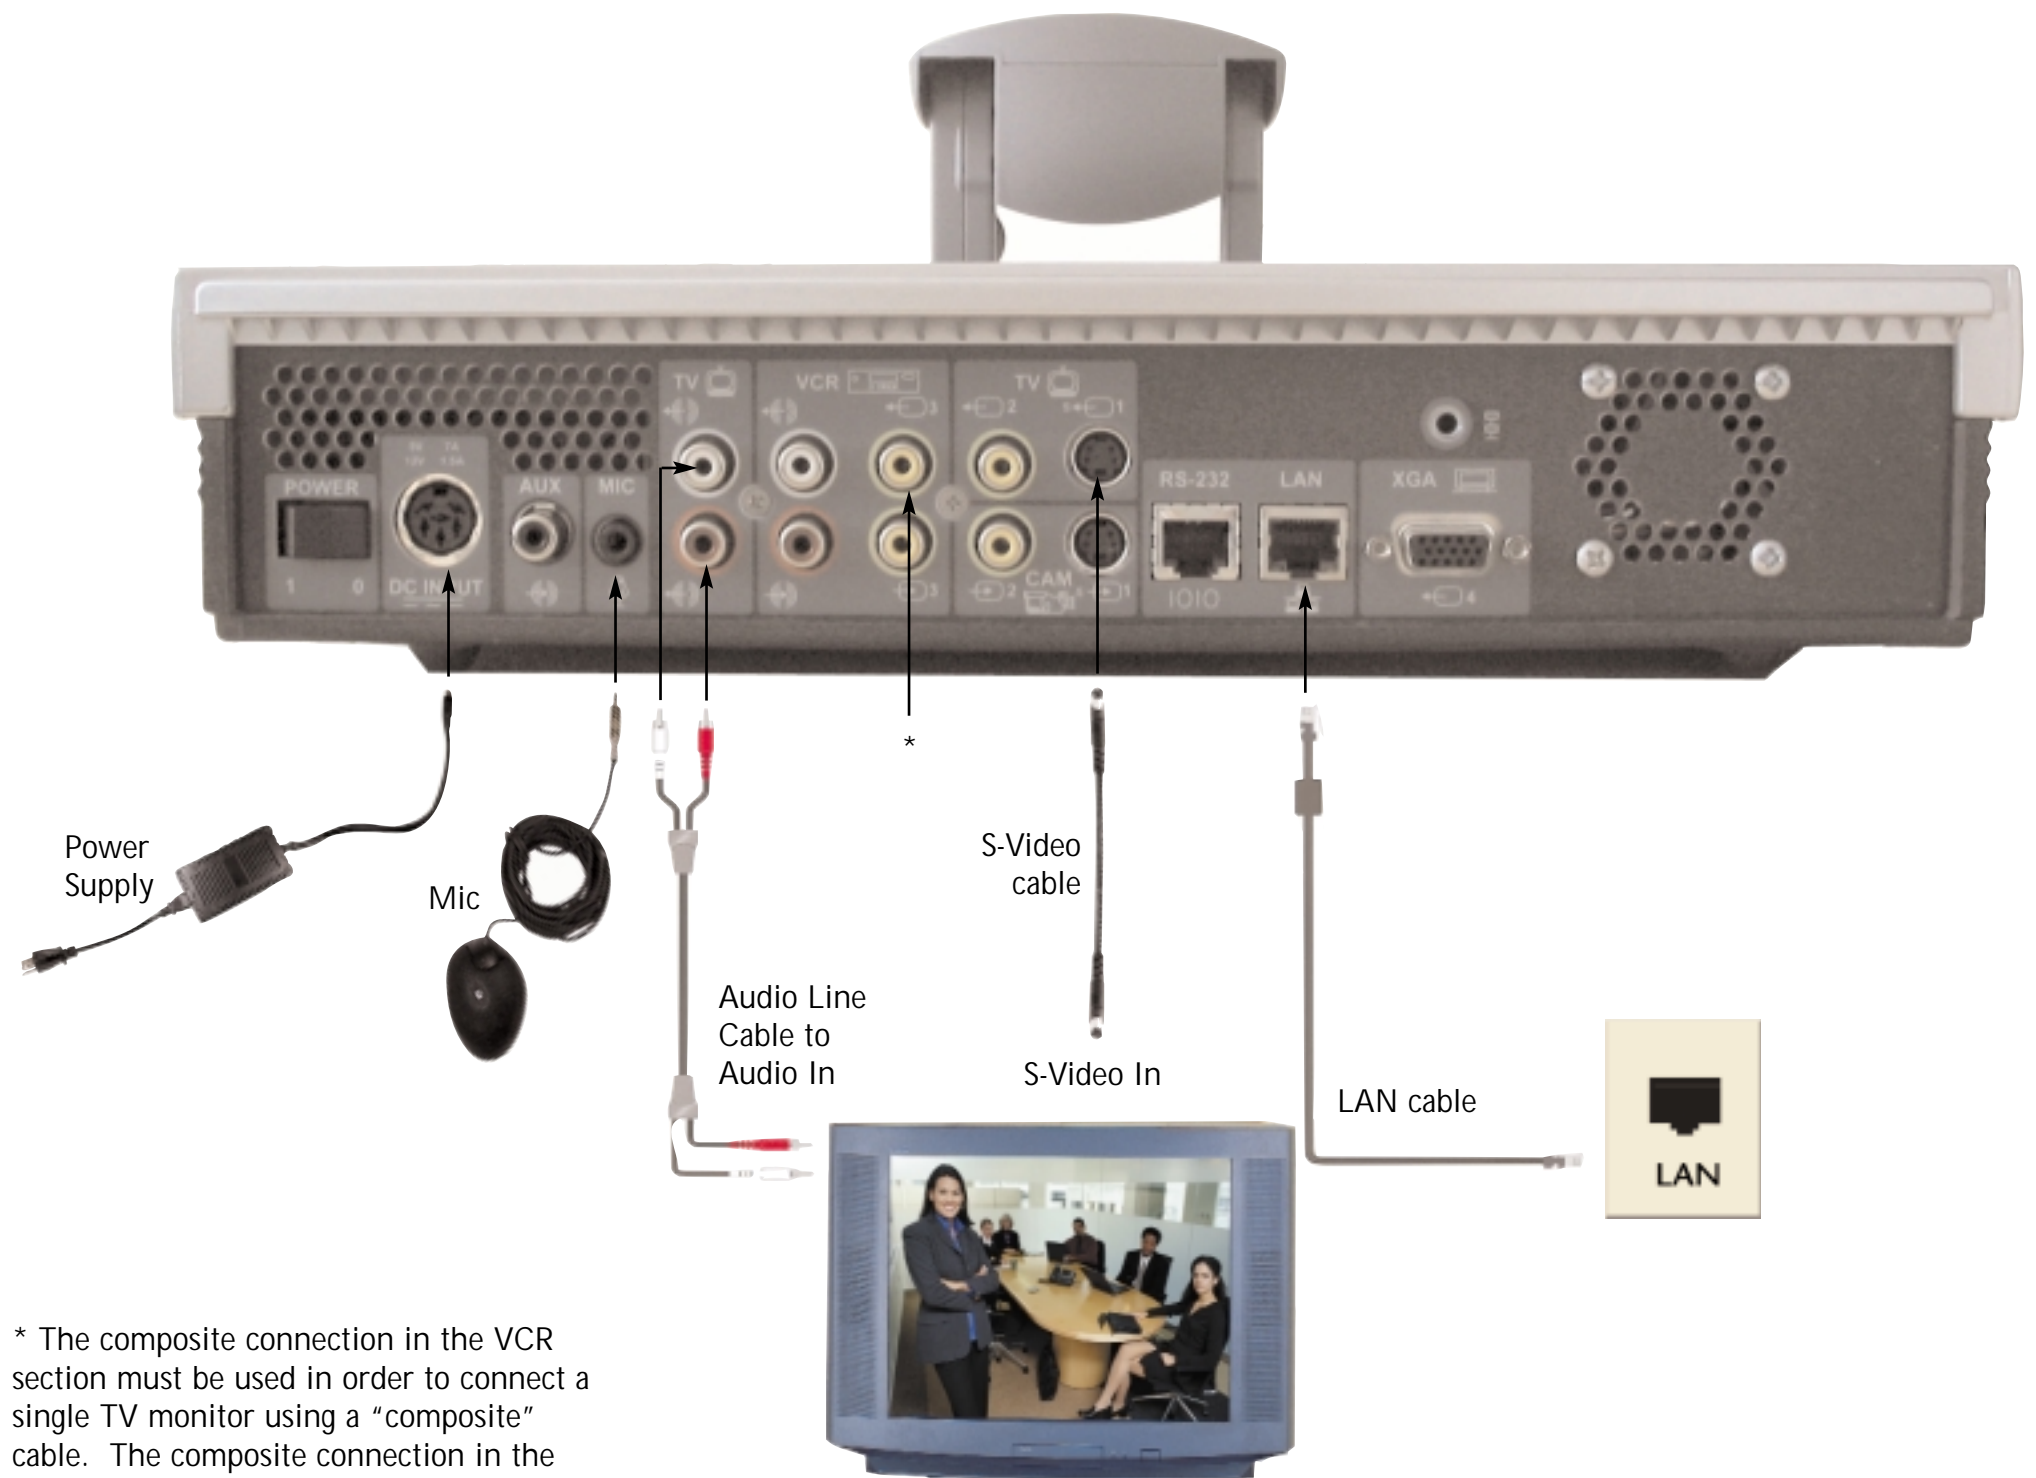

What's in the Box?

HD3000 /
HD3000 LT

Remote
Control

User's Guide

Microphone

Power
Supply

Power
Cable

Audio Line Cable
Dual RCA (red/white)
(CAB00024)

VCR Video/Audio Cable
Dual RCA (yellow/white)
(CAB00042)

RS-232
Serial to Dual
Terminal Cable
(CAB00026)

LAN cable
(CAB42001)

Composite video
RCA to RCA
(CAB72010)

S-Video
MiniDIN to MiniDIN
(CAB90051)

Required Setup

* The composite connection in the VCR section must be used in order to connect a single TV monitor using a "composite" cable. The composite connection in the TV section is for a 2nd monitor.

Dual Monitor Connections

Second Camera Connections

VCR/DVD Playback Connections

VCR/DVD Record Connections