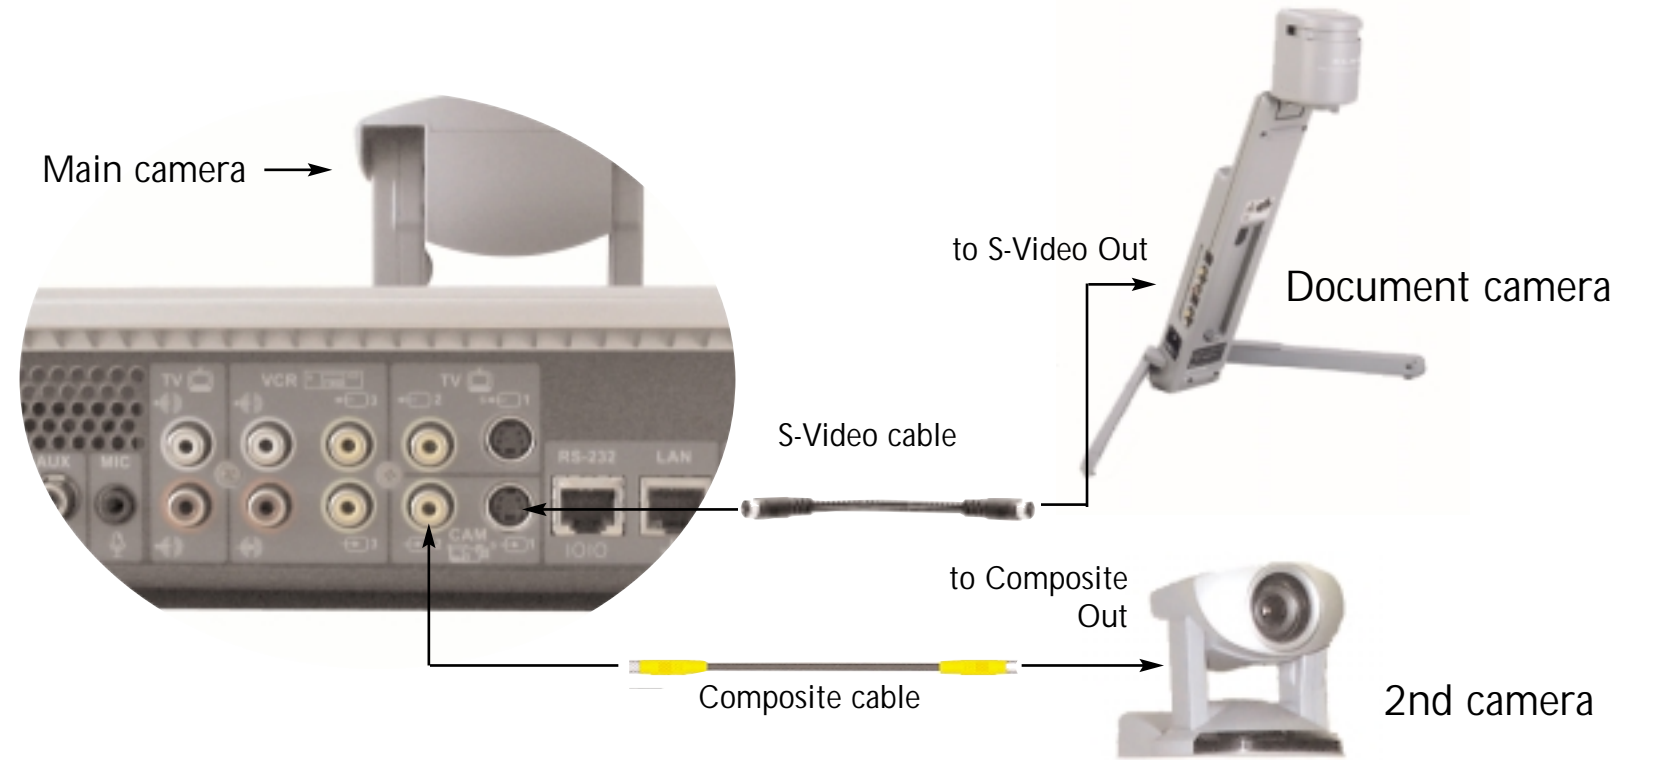

What's in the Box?

HD3000 /
HD3000 LT

Remote
Control

User's Guide

Microphone

Power
Supply

Power
Cable

Audio Line Cable
Dual RCA (red/white)
(CAB00024)

VCR Video/Audio Cable
Dual RCA (yellow/white)
(CAB00042)

RS-232
Serial to Dual
Terminal Cable
(CAB00026)

LAN cable
(CAB42001)

Composite video
RCA to RCA
(CAB72010)

S-Video
MiniDIN to MiniDIN
(CAB90051)

Required Setup

* The composite connection in the VCR section must be used in order to connect a single TV monitor using a "composite" cable. The composite connection in the TV section is for a 2nd monitor.

Dual Monitor Connections

Second Camera Connections

VCR/DVD Playback Connections

VCR/DVD Record Connections